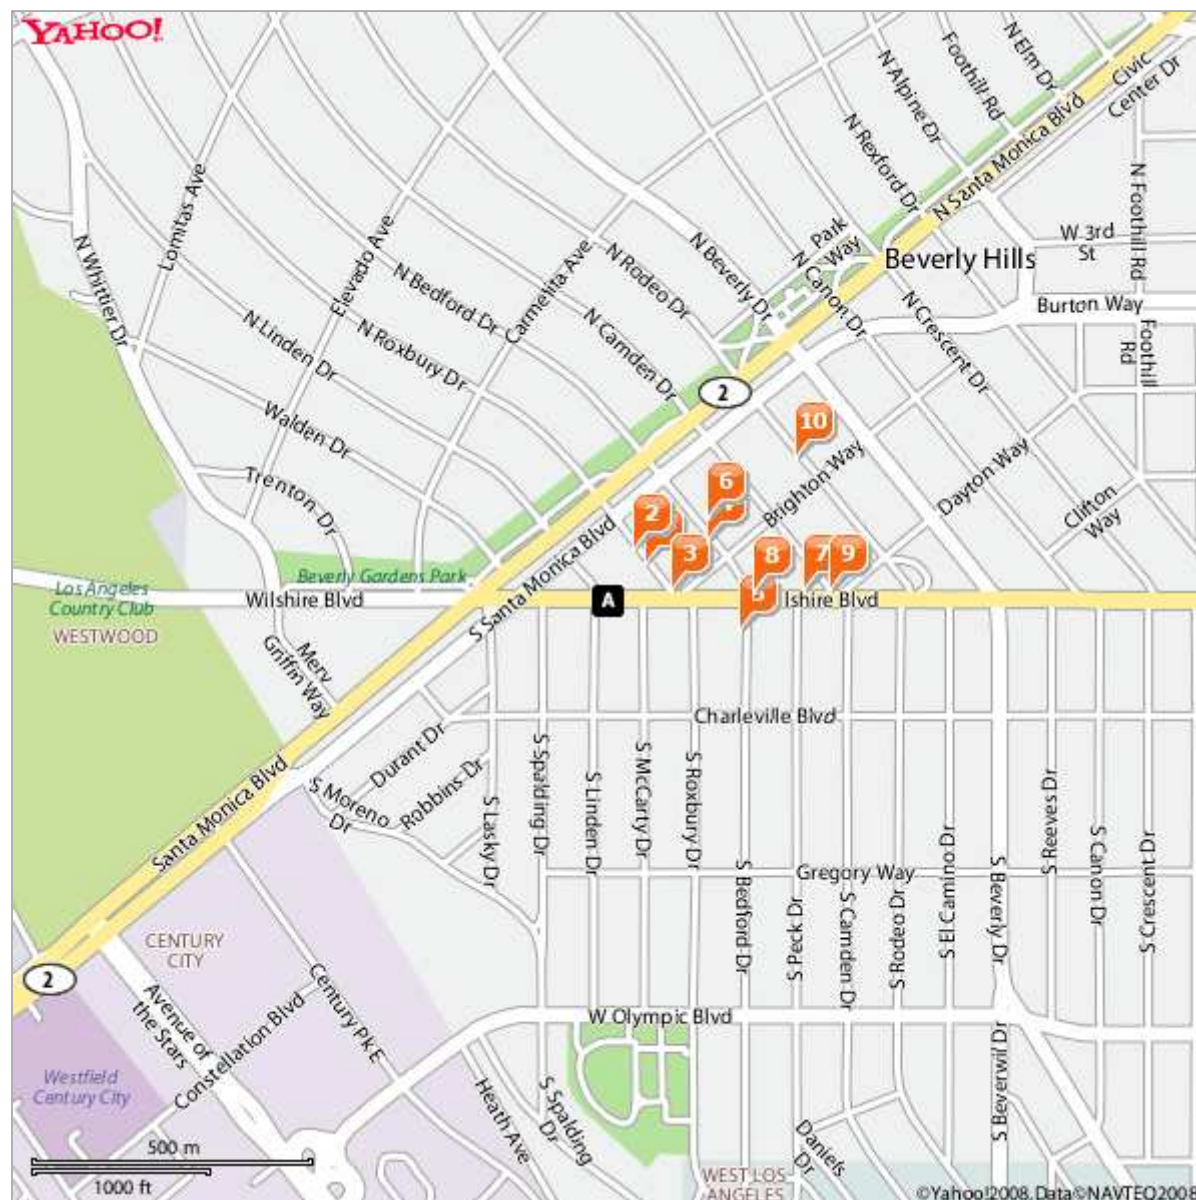

Map of 9730 Wilshire Blvd, Beverly Hills, CA 90212-2018

Your Points of Interest

1. Roxbury Parking Enterprise Phone: (310) 273-8510 441 N Roxbury Dr Beverly Hills, CA 90210
2. Imperial Parking Industries Phone: (310) 278-3786 465 N Roxbury Dr, #2 Beverly Hills, CA 90210
3. Standard Parking Phone: (310) 273-5317 9701 Wilshire Blvd, #2 Beverly Hills, CA 90212
4. Modern Parking Phone: (310) 271-3614 415 N Bedford Dr Beverly Hills, CA 90210
5. Central Parking Systems Phone: (310) 205-7977 125 S Bedford Dr Beverly Hills, CA 90212
6. Modern Parking Phone: (310) 271-1125 436 N Bedford Dr Beverly Hills, CA 90210
7. Standard Parking Phone: (310) 278-7174 9601 Wilshire Blvd Beverly Hills, CA 90210

When using any driving directions or map, it's a good idea to do a reality check and make sure the road still exists, watch out for construction, and follow all traffic safety precautions. This is only to be used as an aid in planning.